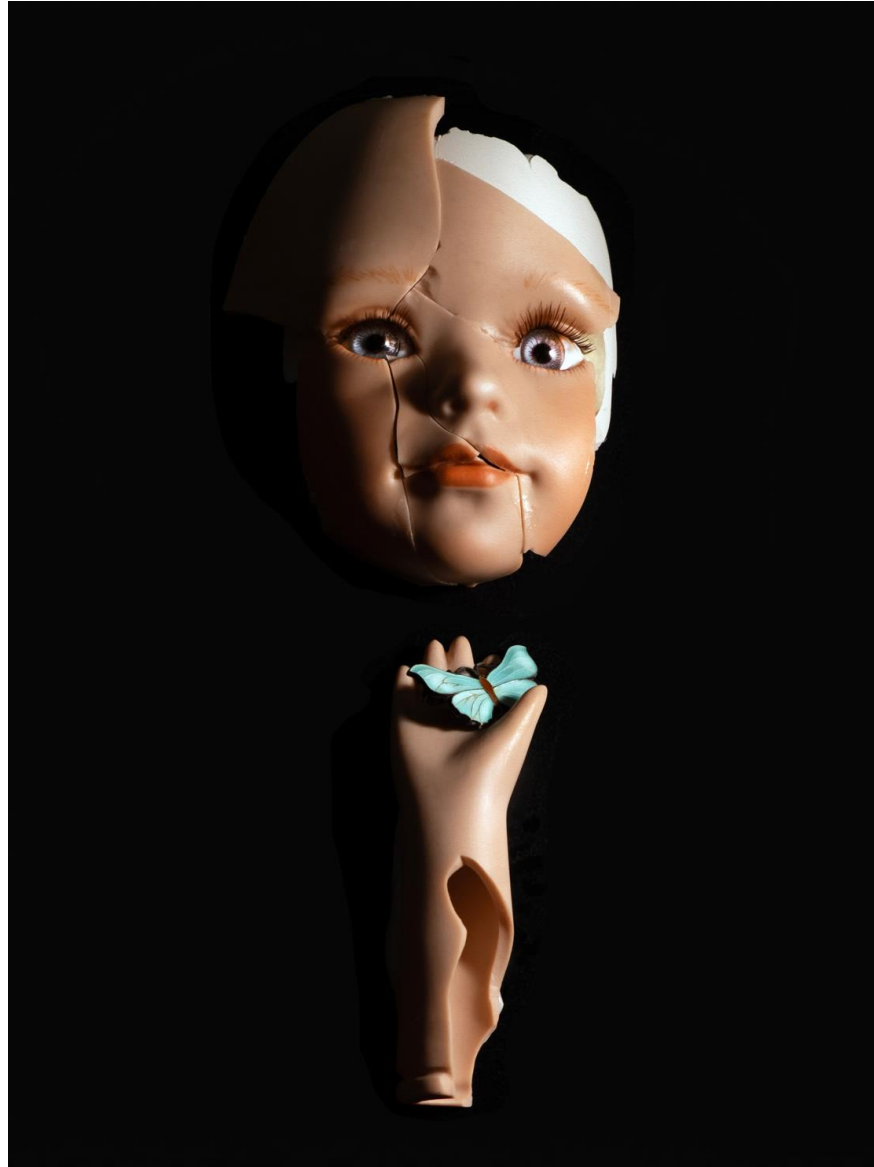

Broken

Giclée print with archival inks on Cansen rag paper, edition of 25

80 cm x 100 cm

Small $280

Large $590

Mounted (large) $660