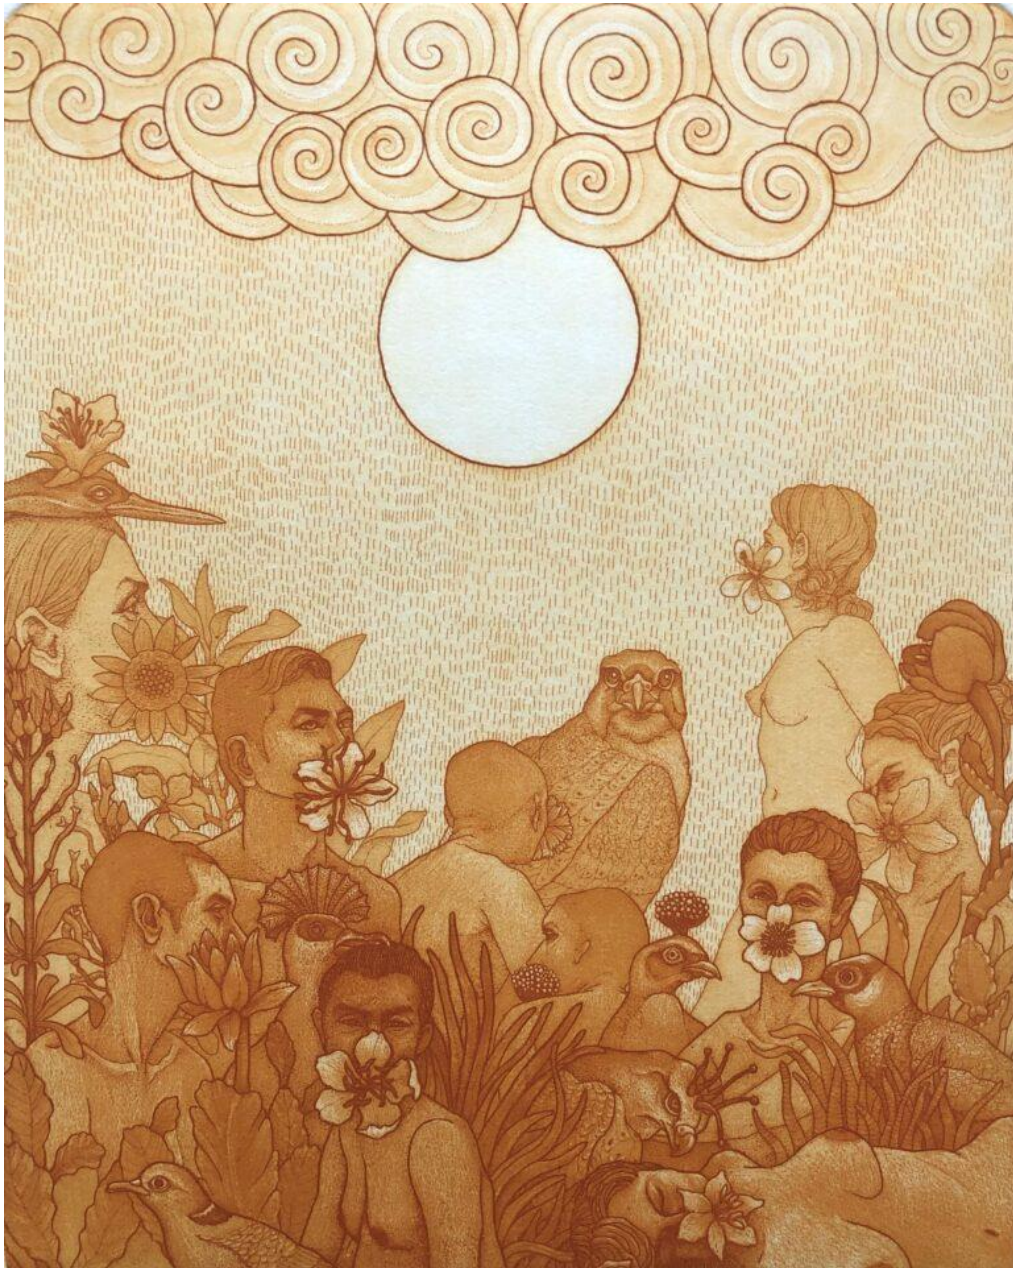

*Saraswati*

Edition of 12

Etching & Aquatint

Paper size: 33 x 50cm

Price Framed \$750

Unframed \$340

Hyun Ju Kim  
*Rain*  
Edition of 10  
Etching and Aquatint  
Paper size: 38 x 56cm

Price Framed \$750