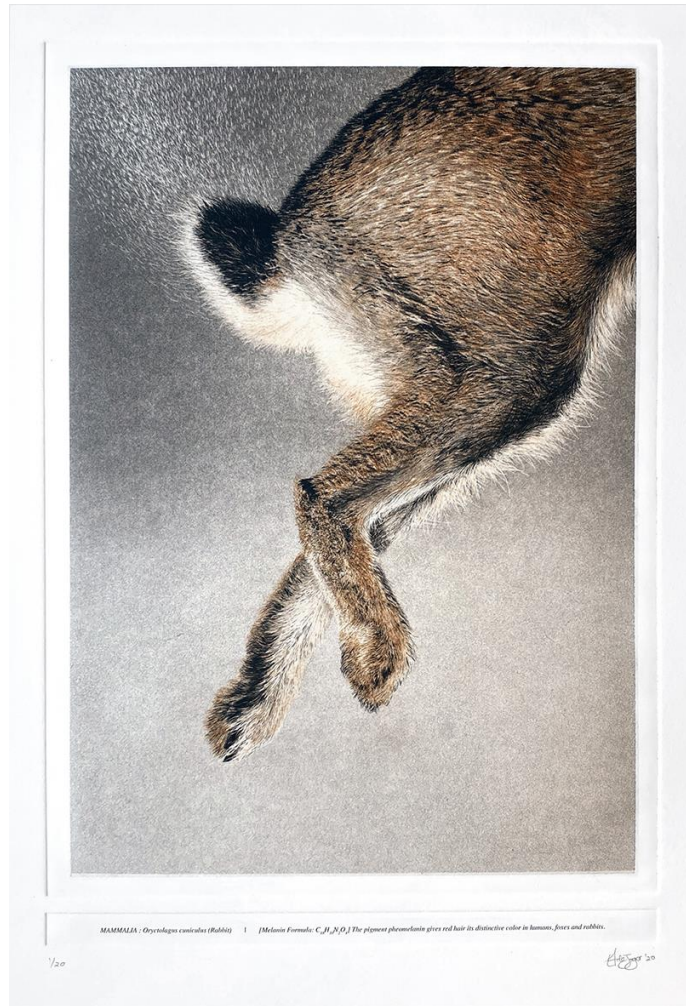

Framed \$750

Lana De Jager

*Fox*

Photopolymer etching - chine-collé + à la  
poupée

Edition of 20

Paper Size: 540 x 550 mm

Unframed \$580

Framed \$1200